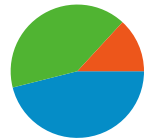

- **Direct Traffic**
  1,300.00 (46.07%)
- **Search Engines**
  1,151.00 (40.79%)
- **Referring Sites**
  371.00 (13.15%)

Top Traffic Sources

Sources	Visits	% visits
(direct) ((none))	1,300	46.07%
google (organic)	1,056	37.42%
ananzi.co.za (referral)	53	1.88%
yahoo (organic)	46	1.63%
bing (organic)	39	1.38%

Keywords	Visits	% visits
your move personnel	290	25.20%
recruitment agencies in cape	205	17.81%
www.yourmovepersonnel.co.za	51	4.43%
yourmovepersonnel.co.za	49	4.26%
recruitment agencies cape	33	2.87%