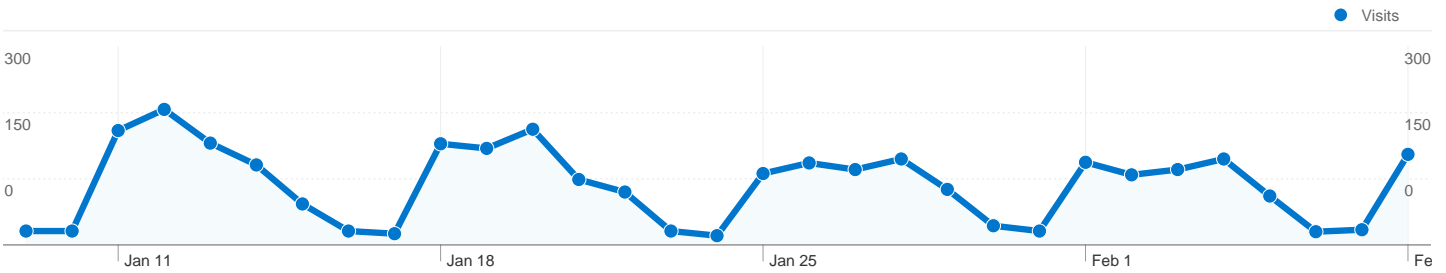

Site Usage

2,822 Visits

32.96% Bounce Rate

11,367 Pageviews

00:03:23 Avg. Time on Site

4.03 Pages/Visit

66.44% % New Visits

Visitors Overview

2,041 people visited this site

2,822 Visits

2,041 Absolute Unique Visitors

11,367 Pageviews

4.03 Average Pageviews

00:03:23 Time on Site

32.96% Bounce Rate

66.44% New Visits

All traffic sources sent a total of 2,822 visits

-  **46.07%** Direct Traffic
-  **13.15%** Referring Sites
-  **40.79%** Search Engines

- **Direct Traffic**
1,300.00 (46.07%)
- **Search Engines**
1,151.00 (40.79%)
- **Referring Sites**
371.00 (13.15%)

2,822 visits came from 29 countries/territories

Site Usage

Country/Territory	Visits	Pages/Visit	Avg. Time on Site	% New Visits	Bounce Rate
Visits 2,822 % of Site Total: 100.00%	Pages/Visit 4.03 Site Avg: 4.03 (0.00%)	Avg. Time on Site 00:03:23 Site Avg: 00:03:23 (0.00%)	% New Visits 66.48% Site Avg: 66.44% (0.05%)	Bounce Rate 32.96% Site Avg: 32.96% (0.00%)	
South Africa	2,588	4.03	00:03:25	66.07%	32.84%
(not set)	97	2.94	00:02:50	61.86%	39.18%
United Kingdom	66	5.55	00:03:36	80.30%	15.15%
United States	17	4.06	00:04:09	70.59%	52.94%
Zimbabwe	9	1.33	00:00:24	44.44%	77.78%
Australia	5	7.20	00:03:32	60.00%	40.00%
France	4	5.25	00:06:18	75.00%	25.00%
Namibia	4	3.50	00:03:17	75.00%	50.00%
Switzerland	3	9.33	00:03:18	66.67%	33.33%