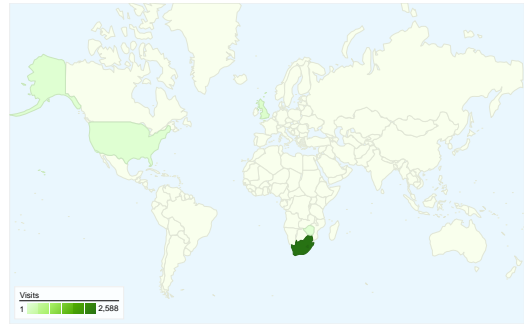

Site Usage

2,822 Visits

32.96% Bounce Rate

11,367 Pageviews

00:03:23 Avg. Time on Site

4.03 Pages/Visit

66.44% % New Visits

Visitors Overview

Visitors
2,041

Map Overlay

Traffic Sources Overview

- **Direct Traffic**
1,300.00 (46.07%)
- **Search Engines**
1,151.00 (40.79%)
- **Referring Sites**
371.00 (13.15%)

Content Overview

Pages	Pageviews	% Pageviews
/	3,544	31.18%
/cape_town_jobs.php	1,947	17.13%
/cape_town_jobs.php?page=2&	1,041	9.16%
/cape_town_jobs.php?page=3&	874	7.69%
/cape_town_jobs.php?page=4&	763	6.71%

All traffic sources sent a total of 2,822 visits

-  **46.07%** Direct Traffic
-  **13.15%** Referring Sites
-  **40.79%** Search Engines

- **Direct Traffic**
1,300.00 (46.07%)
- **Search Engines**
1,151.00 (40.79%)
- **Referring Sites**
371.00 (13.15%)

2,822 visits came from 29 countries/territories

Site Usage

Country/Territory	Visits	Pages/Visit	Avg. Time on Site	% New Visits	Bounce Rate
Visits 2,822 % of Site Total: 100.00%	Pages/Visit 4.03 Site Avg: 4.03 (0.00%)	Avg. Time on Site 00:03:23 Site Avg: 00:03:23 (0.00%)	% New Visits 66.48% Site Avg: 66.44% (0.05%)	Bounce Rate 32.96% Site Avg: 32.96% (0.00%)	
South Africa	2,588	4.03	00:03:25	66.07%	32.84%
(not set)	97	2.94	00:02:50	61.86%	39.18%
United Kingdom	66	5.55	00:03:36	80.30%	15.15%
United States	17	4.06	00:04:09	70.59%	52.94%
Zimbabwe	9	1.33	00:00:24	44.44%	77.78%
Australia	5	7.20	00:03:32	60.00%	40.00%
France	4	5.25	00:06:18	75.00%	25.00%
Namibia	4	3.50	00:03:17	75.00%	50.00%
Switzerland	3	9.33	00:03:18	66.67%	33.33%