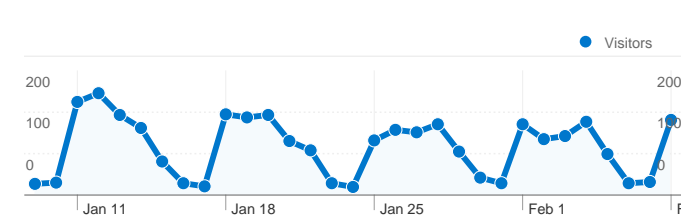

Site Usage

2,822 Visits

32.96% Bounce Rate

11,367 Pageviews

00:03:23 Avg. Time on Site

4.03 Pages/Visit

66.44% % New Visits

Visitors Overview

2,041 people visited this site

2,822 Visits

2,041 Absolute Unique Visitors

11,367 Pageviews

4.03 Average Pageviews

00:03:23 Time on Site

32.96% Bounce Rate

66.44% New Visits

All traffic sources sent a total of 2,822 visits

-  **46.07%** Direct Traffic
-  **13.15%** Referring Sites
-  **40.79%** Search Engines

- **Direct Traffic**
1,300.00 (46.07%)
- **Search Engines**
1,151.00 (40.79%)
- **Referring Sites**
371.00 (13.15%)

2,822 visits came from 29 countries/territories

Site Usage

Country/Territory	Visits	Pages/Visit	Avg. Time on Site	% New Visits	Bounce Rate
Visits 2,822 % of Site Total: 100.00%	Pages/Visit 4.03 Site Avg: 4.03 (0.00%)	Avg. Time on Site 00:03:23 Site Avg: 00:03:23 (0.00%)	% New Visits 66.48% Site Avg: 66.44% (0.05%)	Bounce Rate 32.96% Site Avg: 32.96% (0.00%)	
South Africa	2,588	4.03	00:03:25	66.07%	32.84%
(not set)	97	2.94	00:02:50	61.86%	39.18%
United Kingdom	66	5.55	00:03:36	80.30%	15.15%
United States	17	4.06	00:04:09	70.59%	52.94%
Zimbabwe	9	1.33	00:00:24	44.44%	77.78%
Australia	5	7.20	00:03:32	60.00%	40.00%
France	4	5.25	00:06:18	75.00%	25.00%
Namibia	4	3.50	00:03:17	75.00%	50.00%
Switzerland	3	9.33	00:03:18	66.67%	33.33%