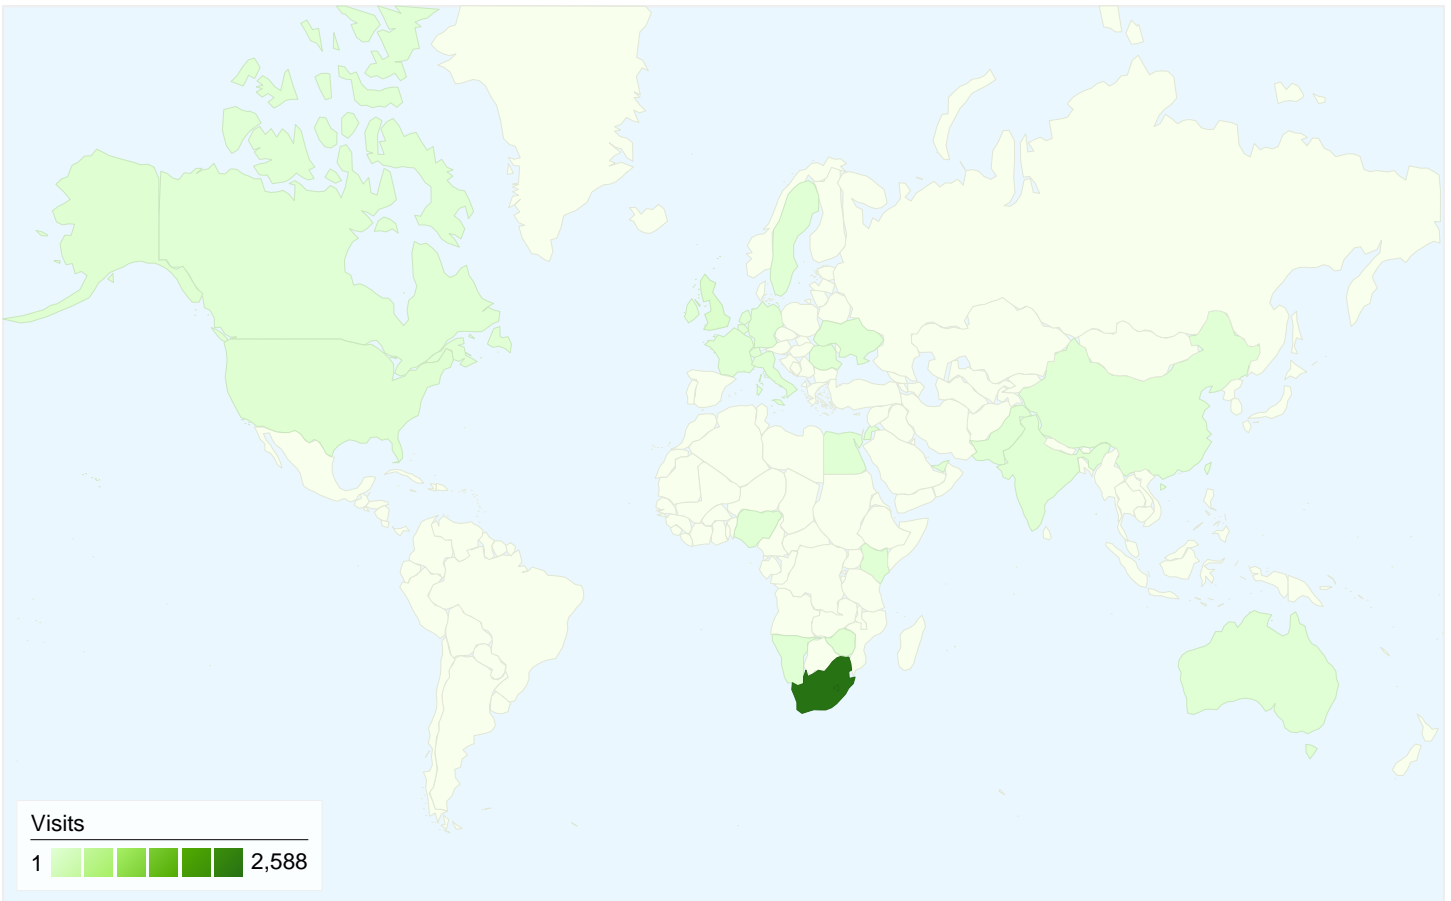

Visitors
2,041

Map Overlay

Traffic Sources Overview

- **Direct Traffic**
1,300.00 (46.07%)
- **Search Engines**
1,151.00 (40.79%)
- **Referring Sites**
371.00 (13.15%)

Content Overview

Pages	Pageviews	% Pageviews
/	3,544	31.18%
/cape_town_jobs.php	1,947	17.13%
/cape_town_jobs.php?page=2&	1,041	9.16%
/cape_town_jobs.php?page=3&	874	7.69%
/cape_town_jobs.php?page=4&	763	6.71%

2,041 people visited this site

2,822 Visits

2,041 Absolute Unique Visitors

11,367 Pageviews

4.03 Average Pageviews

00:03:23 Time on Site

32.96% Bounce Rate

66.44% New Visits

All traffic sources sent a total of 2,822 visits

-  **46.07%** Direct Traffic
-  **13.15%** Referring Sites
-  **40.79%** Search Engines

- **Direct Traffic**
1,300.00 (46.07%)
- **Search Engines**
1,151.00 (40.79%)
- **Referring Sites**
371.00 (13.15%)

2,822 visits came from 29 countries/territories

Site Usage

Country/Territory	Visits	Pages/Visit	Avg. Time on Site	% New Visits	Bounce Rate
Visits 2,822 % of Site Total: 100.00%	Pages/Visit 4.03 Site Avg: 4.03 (0.00%)	Avg. Time on Site 00:03:23 Site Avg: 00:03:23 (0.00%)	% New Visits 66.48% Site Avg: 66.44% (0.05%)	Bounce Rate 32.96% Site Avg: 32.96% (0.00%)	
South Africa	2,588	4.03	00:03:25	66.07%	32.84%
(not set)	97	2.94	00:02:50	61.86%	39.18%
United Kingdom	66	5.55	00:03:36	80.30%	15.15%
United States	17	4.06	00:04:09	70.59%	52.94%
Zimbabwe	9	1.33	00:00:24	44.44%	77.78%
Australia	5	7.20	00:03:32	60.00%	40.00%
France	4	5.25	00:06:18	75.00%	25.00%
Namibia	4	3.50	00:03:17	75.00%	50.00%
Switzerland	3	9.33	00:03:18	66.67%	33.33%