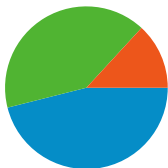

Traffic Sources Overview

- **Direct Traffic**
  1,300.00 (46.07%)
- **Search Engines**
  1,151.00 (40.79%)
- **Referring Sites**
  371.00 (13.15%)

Content Overview

Pages	Pageviews	% Pageviews
/	3,544	31.18%
/cape_town_jobs.php	1,947	17.13%
/cape_town_jobs.php?page=2&	1,041	9.16%
/cape_town_jobs.php?page=3&	874	7.69%
/cape_town_jobs.php?page=4&	763	6.71%